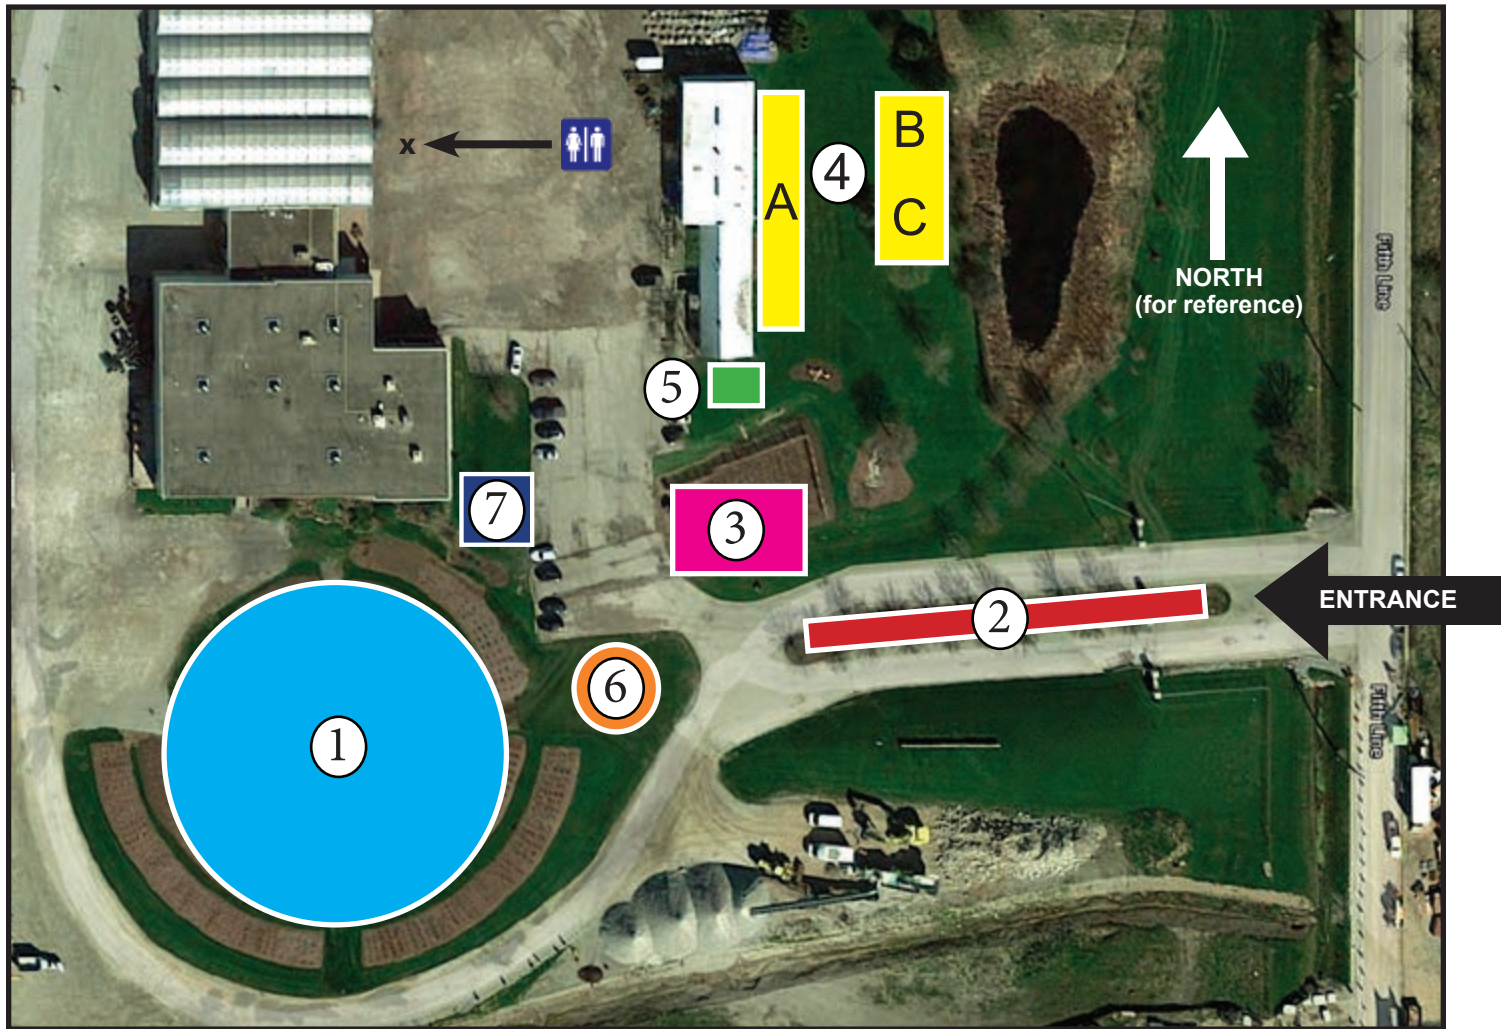

2023 Trial Garden Highlights:

- Echinacea trial: 40+ entries.
- Pollinator evaluation garden.
- Main perennial trial: with 250+ entries.
- Annuals trial: landscape and container grown evaluation of annuals with 250+ entries.
- Overwintering, container grown wildflower study.

LO Trial Garden Site

LO BUILDING

HIGHWAY 401

- ②  Boulevard Planting
- ③  Bamboo Fence
- ④  School Garden
A - Afternoon Shade
B - Echinacea / Pollinator Evaluation
C - Salvia/Lavender
- ⑤  South School
- ⑥  Stone Entry
- ⑦  Flag Pole