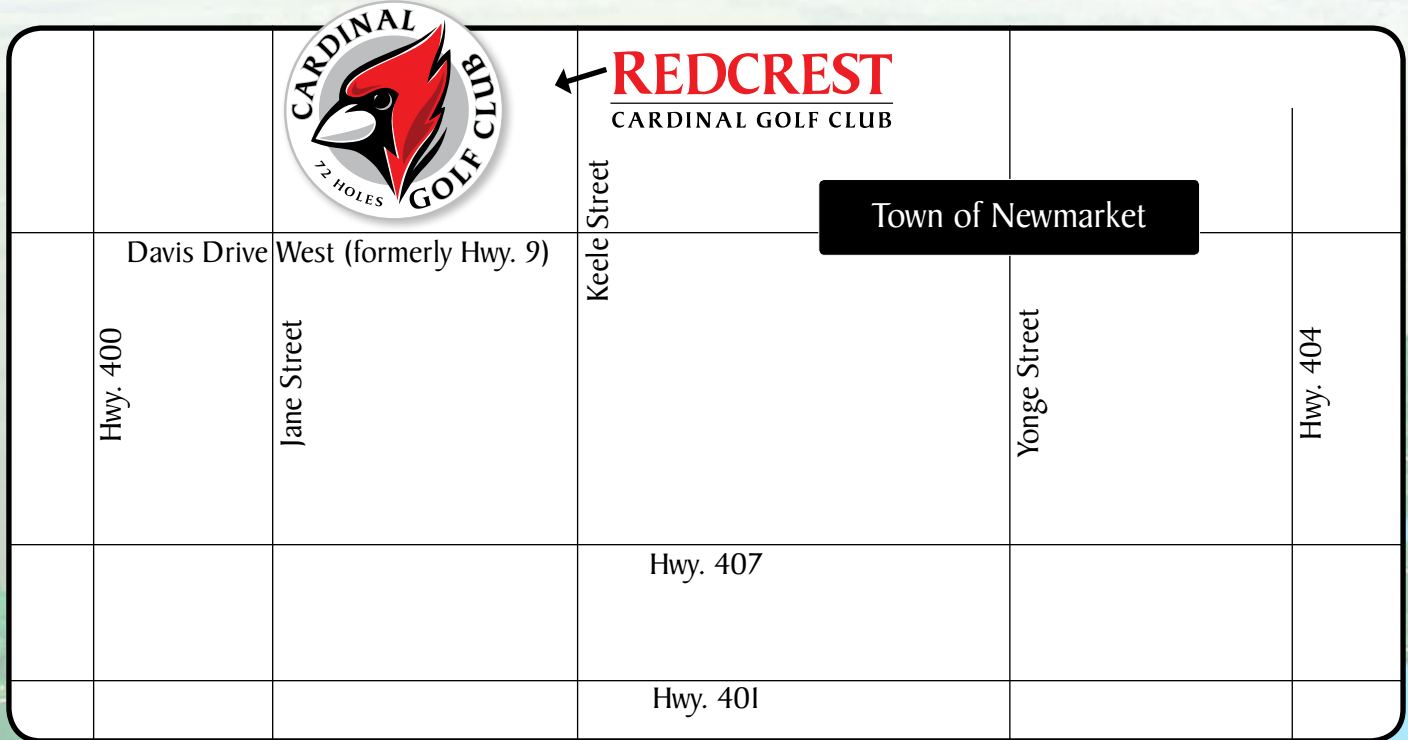

# DIRECTIONS

## Cardinal Golf Club & RedCrest

#### FROM HIGHWAY 404

Exit west on Davis Drive (formerly Hwy. 9) from the 404. Take Davis Drive through Newmarket. Turn right/north on Keele Street. RedCrest is located 1/2 km north of Davis Drive West on the left/west side of Keele Street.